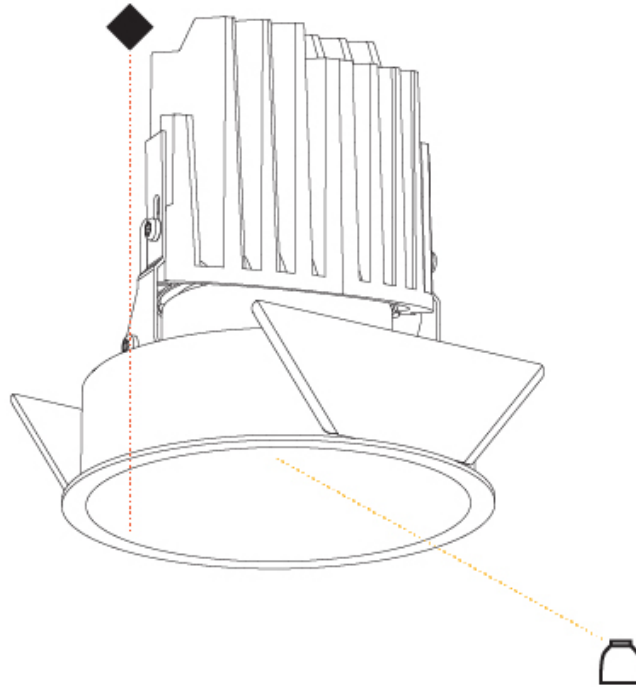

BIONIQ ROUND DEEP RECESSED

A35544-

PROJECT _____

TYPE _____

SPECIFIER _____

QUANTITY _____

DATE _____

A