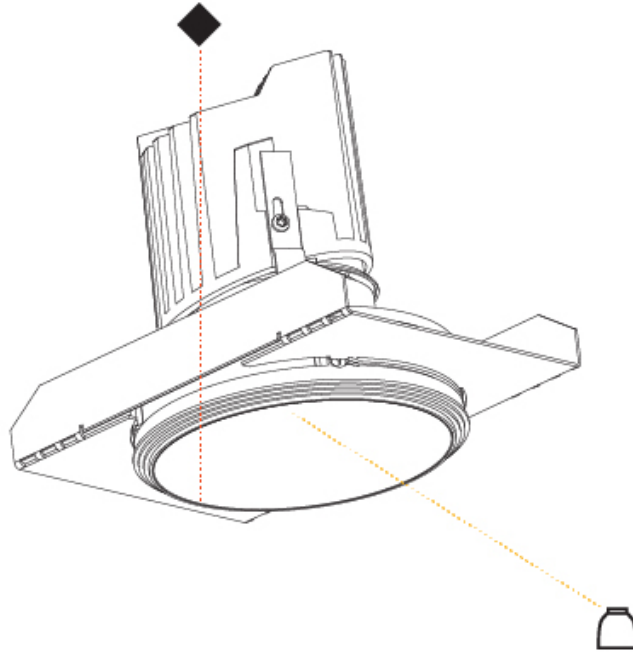

BIONIQ ROUND SEMI ADJUSTABLE TRIMLESS

A35528-

PROJECT _____

TYPE _____

SPECIFIER _____

QUANTITY _____

DATE _____

A